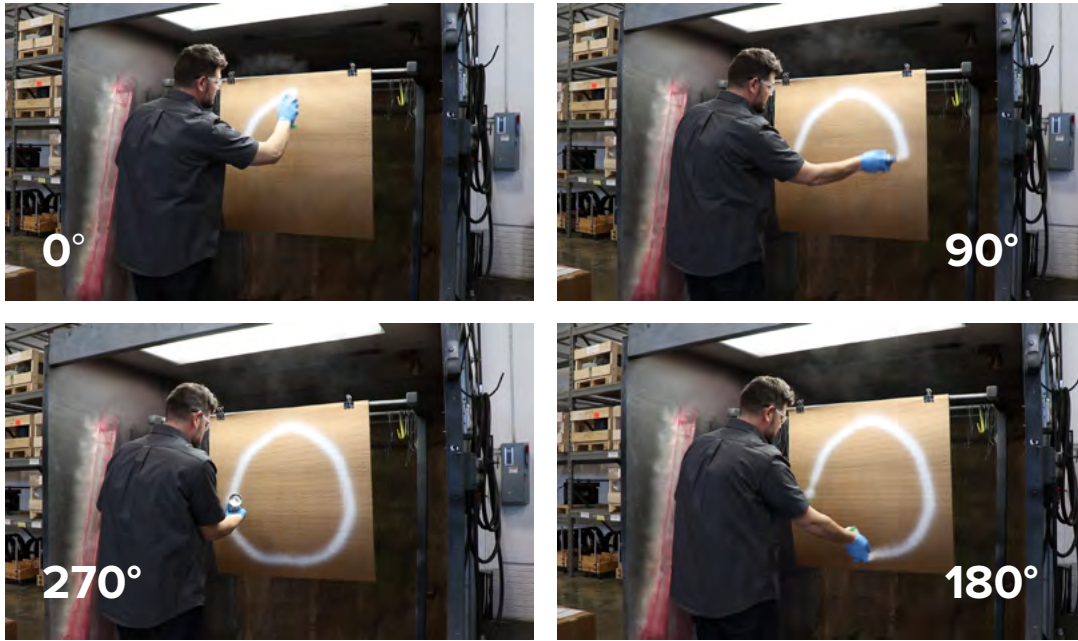

WCP-2 White Contrast Paint Aerosol