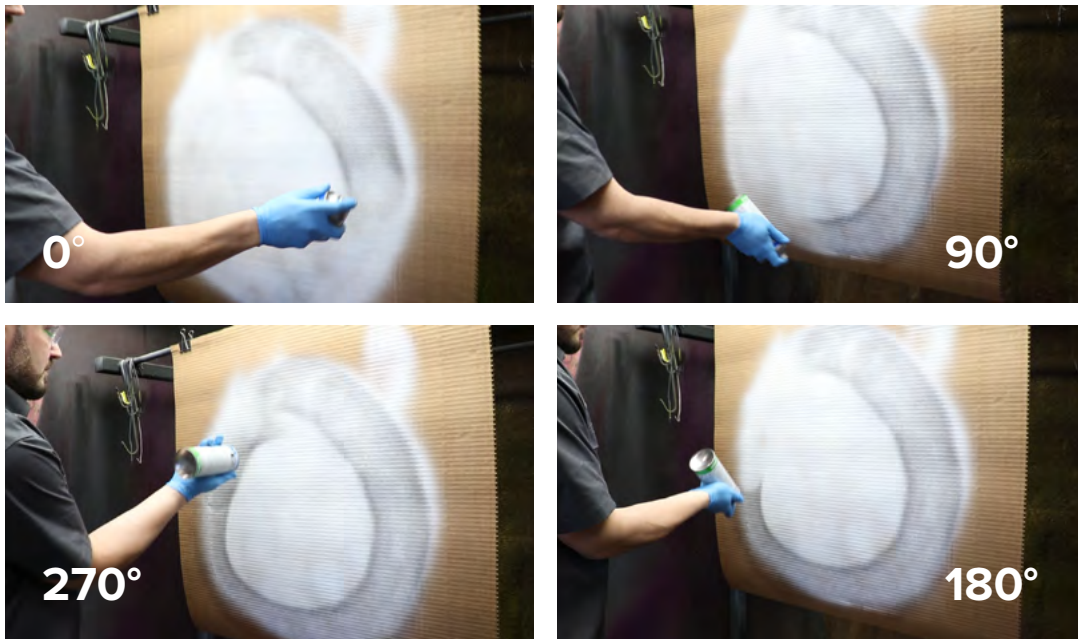

7HF Magnetic Particle Aerosol

For more information on the 360° Sprayer on our WCP-2 and 7HF aerosol cans, visit magnaflux.com/aerosols or contact Magnaflux customer service at support@magnaflux.com or +1 847-657-5300.